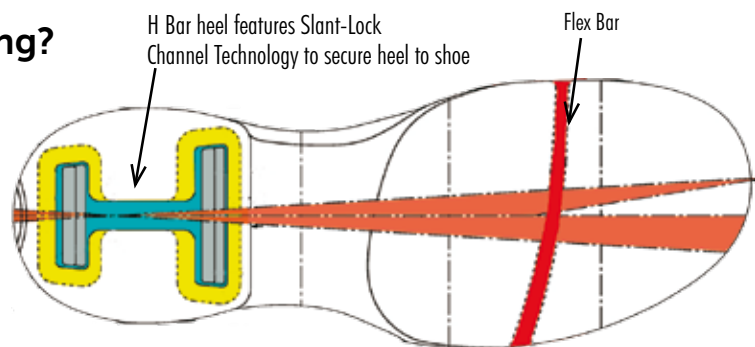

### STARR FEATURES

- Soft, durable microfiber upper
- CMEVA outsole for a light and comfortable fit
- Ortholite® 3D Deluxe Insole
- STA-DRY™ Open Mesh tongue and collar for maximum breathability
- Biomechanically engineered for ultimate comfort and performance
- Innovative H-Bar\* heel locking system
- Interchangeable slide pads and heel on the left shoe only
- Genuine Clarino® #8 white microfiber slide pad
- Right Hand only

### What Is Biomechanical Contouring?

The human foot is asymmetrically shaped and curved with a natural angled flex zone, as illustrated in the diagram. Your bowling shoes should be the same. Strikeforce's performance shoes were designed with this in mind. The biomechanical contour of the shoe along with innovative flex bars work together with the natural movement of the foot to provide the ultimate in flexibility, comfort and function.